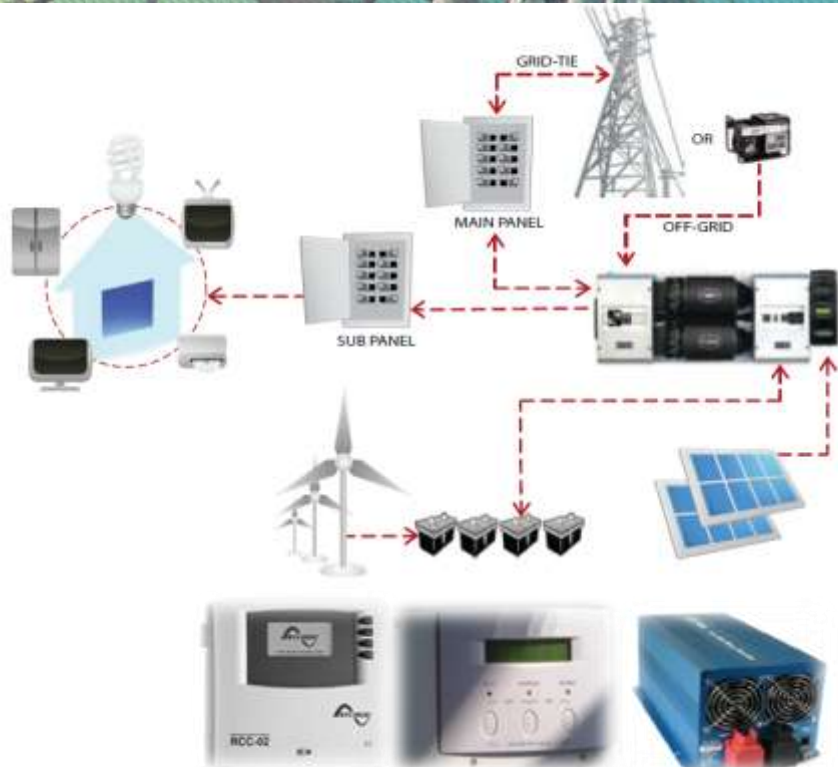

ZRW POWER INVERTERS

Providing Green Solutions
for Future Generations...

- Applications as UPS, off grid home systems and on grid backup power supplies
- Run your AC appliances such as TV, Hifi, Radio, Refrigerator, power tools and appliances with a ZRW Inverter
- High conversion efficiency DC to 220V AC output
- Wind and solar applications
- Modified and Pure Sinewave inverters
- 100W to 10kW units available
- Supply and fit available
- Grid connectable and off grid inverters
- Nominal 12V, 24V and 48V versions available
- Thermostatically controllers and convection fan cooled units
- High power factor >0.9
- Leading brands including COTEK, OUTBAK, SAKO & STUDOR
- High quality signal output with minimal harmonic distortion
- Computer control unit available

Other Products in the ZRW Range

Solar Panels

Inverters

Solar Streetlights

Solar Batteries

Solar Pumps

Accessories

Solar Controllers