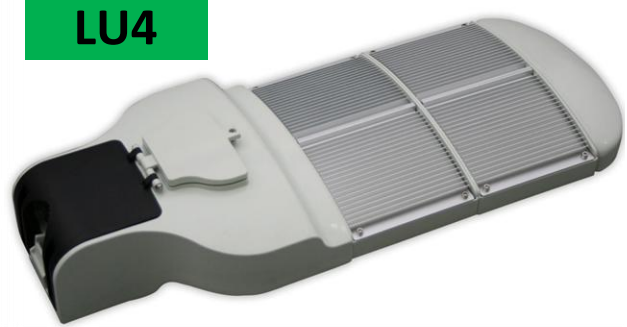

ZRW LU- SERIES HIGH POWER LED STREET LIGHTS

LU1

Model Name	LED Street Light
Model No.	LU1
Power Consumption	28W
Luminous Flux	2,100lm
Working Voltage	85-264VAC
Life Spam	>50,000 Hours
IP Rating	IP60
Certificates	CE, RoHS, UL Pending
MOQ	5 pcs
Payment Term	T/T, L/C
Warranty	36 Months

- Power Consumption: **56W**
- High Brightness: **4,200lm**
- 50,000 Hours life
- Save 75% energy
- CE, RoHS, UL approved
- 85-264VAC or 12-24VDC
- Hoop
- 3 Years Warranty

LU2

LU4

- Power Consumption: **112 W**
- High Brightness: **8,400lm**
- 50,000 Hours life
- Save 75% energy
- CE, RoHS, UL approved
- 85-264VAC or 12-24VDC
- Hoop
- 3 Years Warranty

- Power Consumption: **168W**
- High Brightness: **12,600lm**
- 50,000 Hours life
- Save 75% energy
- CE, RoHS, UL approved
- 85-264VAC or 12-24VDC
- Hoop
- 3 Years Warranty

LU6

Other Products in the ZRW Range