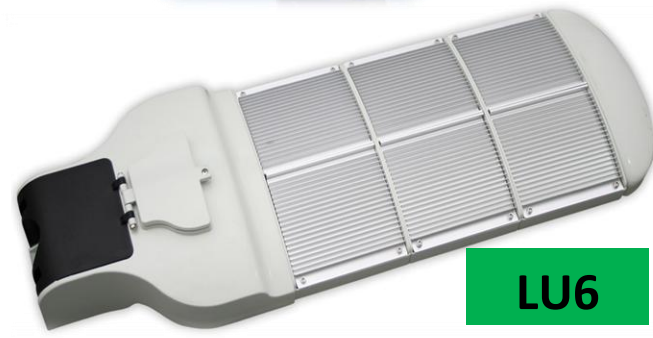

ZRW LU- SERIES HIGH POWER LED STREET LIGHTS

LU1

Model Name	LED Street Light
Model No.	LU1
Power Consumption	28W
Luminous Flux	2,100lm
Working Voltage	85-264VAC
Life Spam	>50,000 Hours
IP Rating	IP60
Certificates	CE, RoHS, UL Pending
MOQ	5 pcs
Payment Term	T/T, L/C
Warranty	36 Months

- Power Consumption: **56W**
- High Brightness: **4,200lm**
- 50,000 Hours life
- Save 75% energy
- CE, RoHS, UL approved
- 85-264VAC or 12-24VDC
- Hoop
- 3 Years Warranty

LU2

LU4

- Power Consumption: **112 W**
- High Brightness: **8,400lm**
- 50,000 Hours life
- Save 75% energy
- CE, RoHS, UL approved
- 85-264VAC or 12-24VDC
- Hoop
- 3 Years Warranty

- Power Consumption: **168W**
- High Brightness: **12,600lm**
- 50,000 Hours life
- Save 75% energy
- CE, RoHS, UL approved
- 85-264VAC or 12-24VDC
- Hoop
- 3 Years Warranty

LU6

Other Products in the ZRW Range